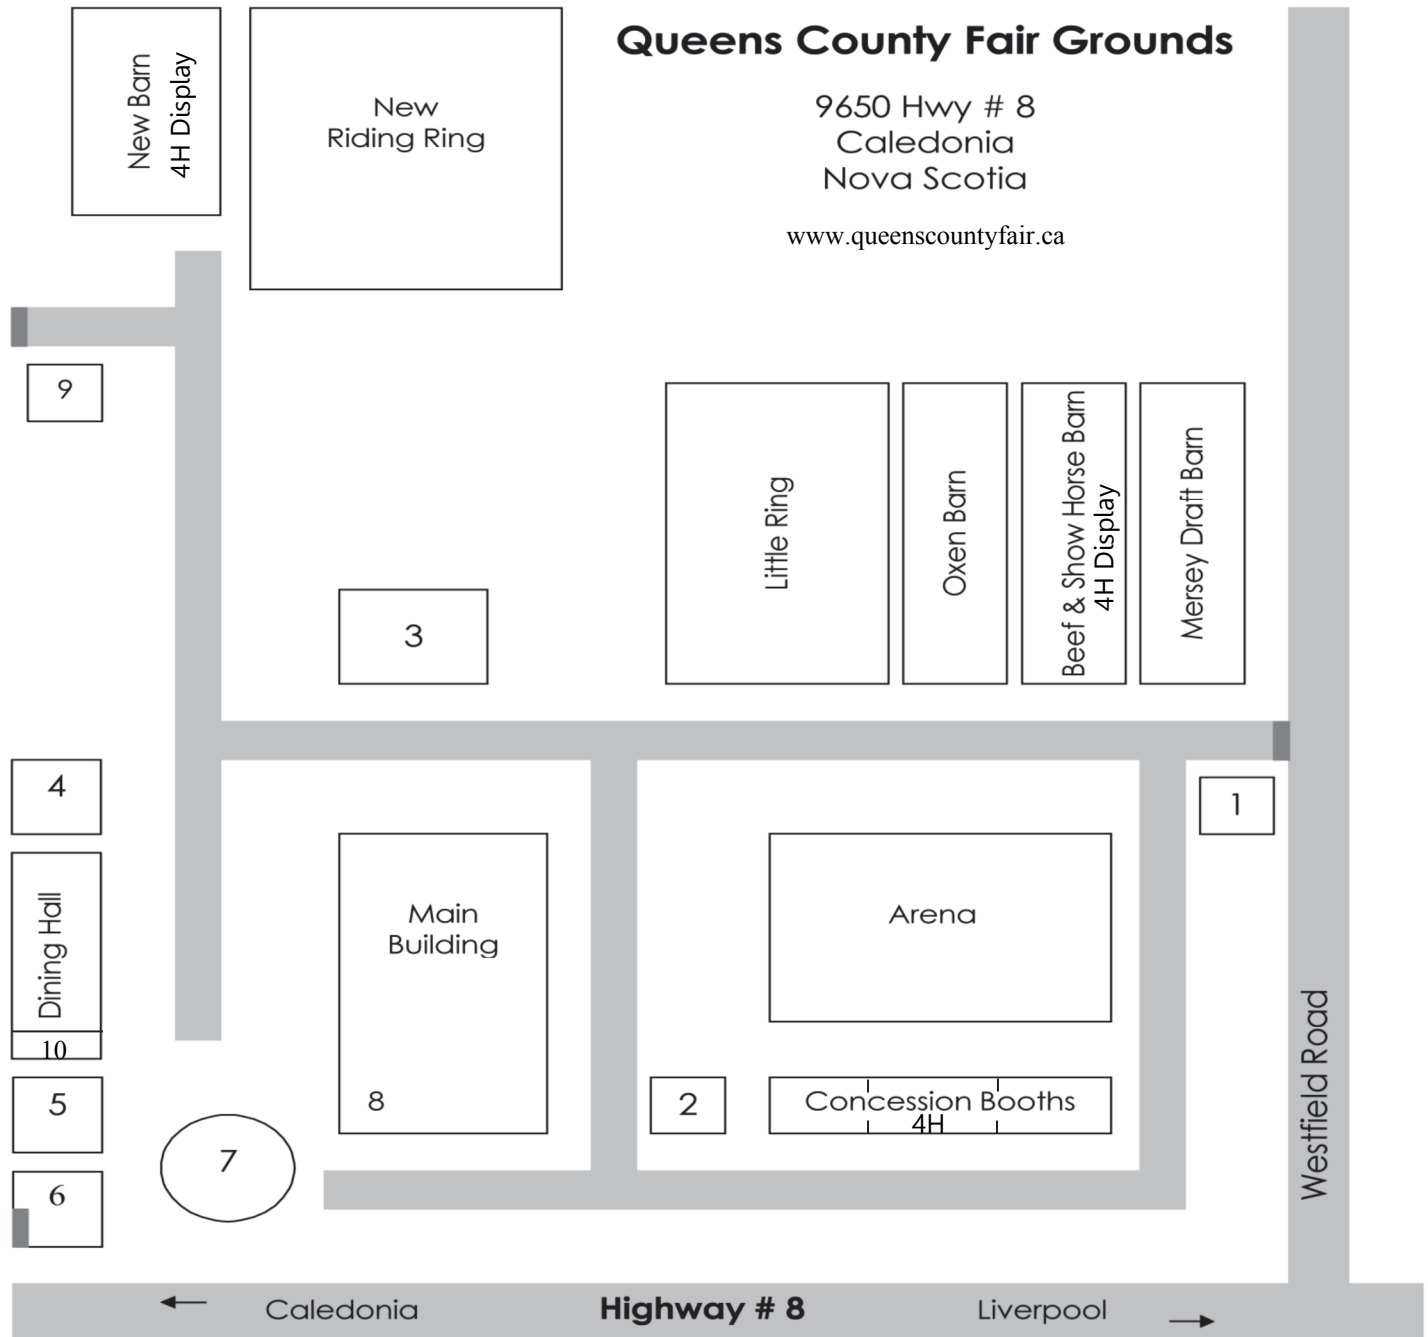

1. Entrance Gate (vehicle) Ticket Booth
2. Canteen
3. Washrooms
4. Showers
5. Wheelchair Accessible Washrooms

6. Entrance Gate (pedestrian) Ticket Booth & Office
7. Pavilion
8. Public Telephone
9. Co-op Road Entrance Gate